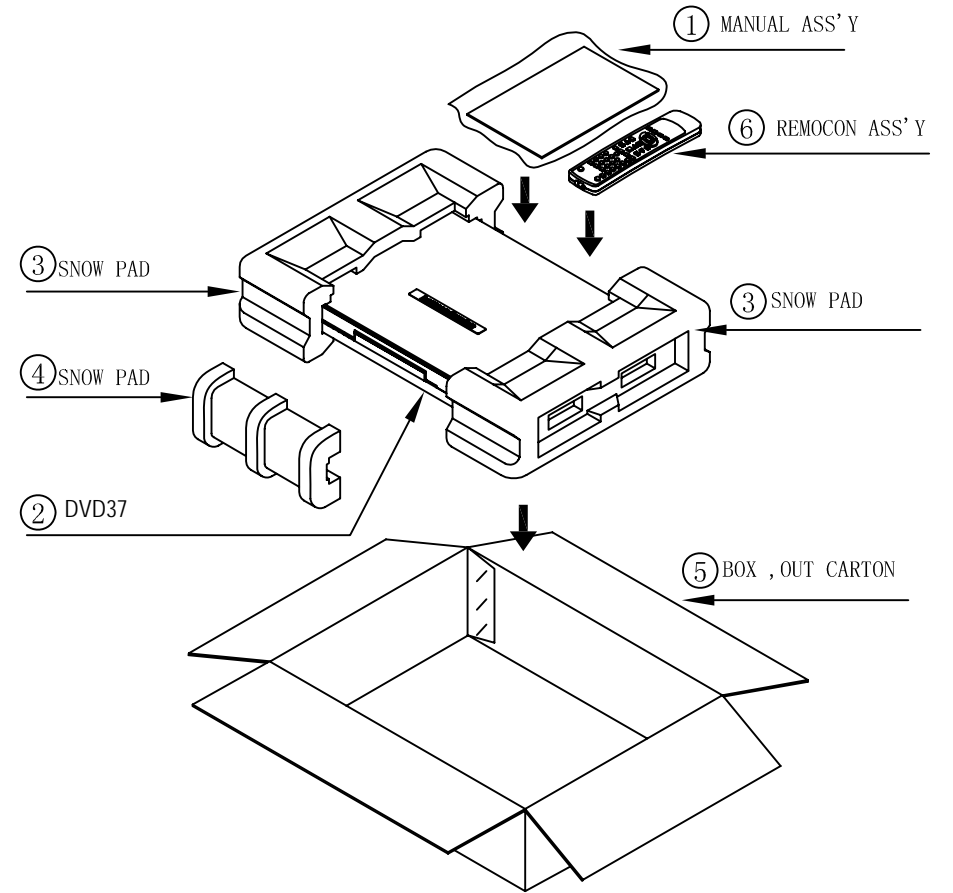

Instruction manual ass'y - Accessories

NO	DESCRIPTION	PARTS NO.	Q, ty
1	POLY BAG		1
2	CARD WARRANTY	CQE1A172X	1
3	HARMAN IMAGE BROCHURES		1
4	SHEET, IMPORTANT		1
5	INSTRUCTION MANUAL	CQX1A1049Z	1
6	BATTERY		2
7	CORD, PIN (3P, W/R/Y)	CJS4S004Z	1
8	CABLE, S-VHS (1.5M)	CJS0I006Z	1
9	CORD, JACK (MONO) 1200MM	CJS9D002Z	1
10			
11	CABLE, HDMI (2M)	CJS8T001Z	1
12	STAPLE		3

Package Drawing

DVD37

NO	DESCRIPTION	PARTS NO.	Q, ty
1	MANUAL ASS'Y		1
2	DVD 37	DVD 37	1
3	SNOW, PAD	CPS1A714	2
4	SNOW, PAD	CPS1A715	1
5	OUTER CARTON	CPG1A798Y	1
6	REMOCON ASS'Y	CARTDVD37A	1
7			